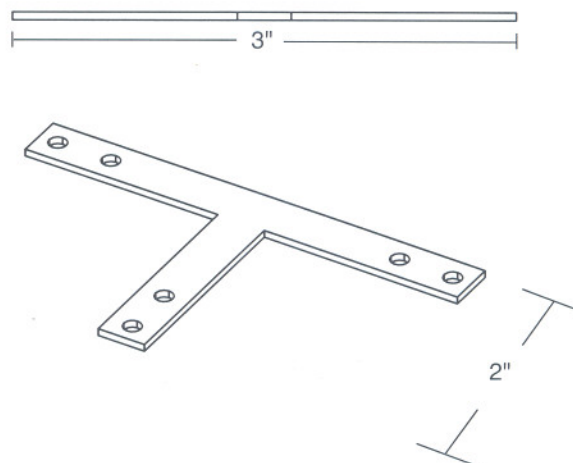

INSTALLATION INSTRUCTIONS

COMPONENT	DESCRIPTION	COMPONENT	DESCRIPTION
RA425 	Butt Glaze Support 1/4" Glass	RA602 	RN Clip "T" .400" x 2" x 3 1/2"
RA325 	Butt Glaze Support 90° Corner 1/4" Glass	BP163 	Reinforcement Plate for Parallel Arm Closer or Coordinator
RA438 	Butt Glaze Support 3/8" Glass	CL758 	Reinforcement for Surface Mounted Regular Arm Closer
RA338 	Butt Glaze Support 90° Corner 3/8" Glass	CH155 	Spacer Bar for Surface Mounted Parallel Arm Closer and Spacer Bar for Surface mounted Coordinator Comes in Various Lengths
RA101 	RN Clip #1 .830" x 2 1/2"	VS200 	Adjustable Mullion Gasket
RA106 	RN Clip #6 .500" x 3"	VR600 	Door Frame Gasket
RA107 	RN Clip #7 .500" x 2 1/2"		
RA108 	RN Clip #8 .400" x 2" x 2"		

SOLUTIONS II ASSEMBLY CLIP DETAILS

(Drawings are based on 1 1/2" trim profiles only. Consult factory for other profiles.)

INSTALLATION INSTRUCTIONS

SOLUTIONS II ASSEMBLY CLIPS

RA101

RA106

RA107

RA108

RA602

SOLUTIONS II ASSEMBLY CLIP DETAILS

CLIP DETAIL 1

Door Frame Head to Door Frame Jamb

Clip No. RA108 – 2 Required

CLIP DETAIL 2

Door Frame & Glazing Head to Vertical jamb

Clip No. RA602 – 2 Required