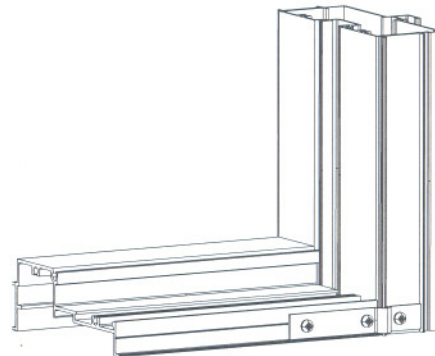

INSTALLATION INSTRUCTIONS

COMPONENT	DESCRIPTION	COMPONENT	DESCRIPTION
RA425 	Butt Glaze Support 1/4" Glass	RA602 	RN Clip "T" .400" x 2" x 3 1/2"
RA325 	Butt Glaze Support 90° Corner 1/4" Glass	BP163 	Reinforcement Plate for Parallel Arm Closer or Coordinator
RA438 	Butt Glaze Support 3/8" Glass	CL758 	Reinforcement for Surface Mounted Regular Arm Closer
RA338 	Butt Glaze Support 90° Corner 3/8" Glass	CH155 	Spacer Bar for Surface Mounted Parallel Arm Closer and Spacer Bar for Surface mounted Coordinator Comes in Various Lengths
RA101 	RN Clip #1 .830" x 2 1/2"	VS200 	Adjustable Mullion Gasket
RA106 	RN Clip #6 .500" x 3"	VR600 	Door Frame Gasket
RA107 	RN Clip #7 .500" x 2 1/2"		
RA108 	RN Clip #8 .400" x 2" x 2"		

RA602

SOLUTIONS II ASSEMBLY CLIP DETAILS

CLIP DETAIL 1

Door Frame Head to Door Frame Jamb

Clip No. RA108 – 2 Required

CLIP DETAIL 2

Door Frame & Glazing Head to Vertical jamb

Clip No. RA602 – 2 Required

CLIP DETAIL 3

Glazing Head to Glazing Jamb

Clip No. RA108 – 2 Required

CLIP DETAIL 4

Sill to Door Frame Jamb

Clip No. RA106 – 2 Required

CLIP DETAIL 5

Sill to Glazing Jamb

Clip No. RA108 – 2 Required

CLIP DETAIL 6

Vertical Jamb to Head

Clip No. RA602 – 2 Required

INSTALLATION INSTRUCTIONS

SOLUTIONS II ASSEMBLY CLIP DETAILS

CLIP DETAIL 7

Sill to Glazing Jamb