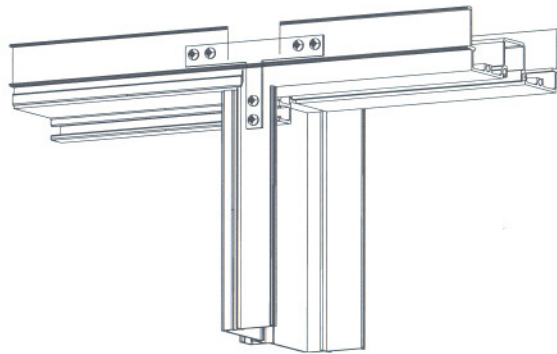

INSTALLATION INSTRUCTIONS

COMPONENT	DESCRIPTION	COMPONENT	DESCRIPTION
RA425 	Butt Glaze Support 1/4" Glass	RA602 	RN Clip "T" .400" x 2" x 3 1/2"
RA325 	Butt Glaze Support 90° Corner 1/4" Glass	BP163 	Reinforcement Plate for Parallel Arm Closer or Coordinator
RA438 	Butt Glaze Support 3/8" Glass	CL758 	Reinforcement for Surface Mounted Regular Arm Closer
RA338 	Butt Glaze Support 90° Corner 3/8" Glass	CH155 	Spacer Bar for Surface Mounted Parallel Arm Closer and Spacer Bar for Surface mounted Coordinator Comes in Various Lengths
RA101 	RN Clip #1 .830" x 2 1/2"	VS200 	Adjustable Mullion Gasket
RA106 	RN Clip #6 .500" x 3"	VR600 	Door Frame Gasket
RA107 	RN Clip #7 .500" x 2 1/2"		
RA108 	RN Clip #8 .400" x 2" x 2"		

SOLUTIONS II ASSEMBLY CLIP DETAILS

(Drawings are based on 1 1/2" trim profiles only. Consult factory for other profiles.)

INSTALLATION INSTRUCTIONS

SOLUTIONS II ASSEMBLY CLIPS

RA101

RA106

RA107

RA108

RA602

SOLUTIONS II ASSEMBLY CLIP DETAILS

CLIP DETAIL 1

Door Frame Head to Door Frame Jamb

Clip No. RA108 – 2 Required

CLIP DETAIL 2

Door Frame & Glazing Head to Vertical jamb

Clip No. RA602 – 2 Required

CLIP DETAIL 3

Glazing Head to Glazing Jamb

Clip No. RA108 – 2 Required

CLIP DETAIL 4

Sill to Door Frame Jamb

Clip No. RA106 – 2 Required

CLIP DETAIL 5

Sill to Glazing Jamb