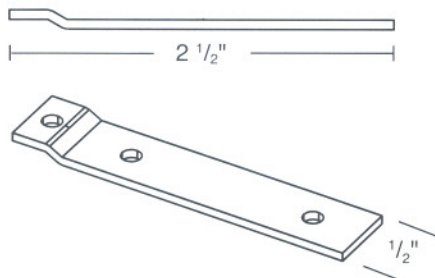

INSTALLATION INSTRUCTIONS

COMPONENT	DESCRIPTION	COMPONENT	DESCRIPTION
RA425 	Butt Glaze Support 1/4" Glass	RA602 	RN Clip "T" .400" x 2" x 3 1/2"
RA325 	Butt Glaze Support 90° Corner 1/4" Glass	BP163 	Reinforcement Plate for Parallel Arm Closer or Coordinator
RA438 	Butt Glaze Support 3/8" Glass	CL758 	Reinforcement for Surface Mounted Regular Arm Closer
RA338 	Butt Glaze Support 90° Corner 3/8" Glass	CH155 	Spacer Bar for Surface Mounted Parallel Arm Closer and Spacer Bar for Surface mounted Coordinator Comes in Various Lengths
RA101 	RN Clip #1 .830" x 2 1/2"	VS200 	Adjustable Mullion Gasket
RA106 	RN Clip #6 .500" x 3"	VR600 	Door Frame Gasket
RA107 	RN Clip #7 .500" x 2 1/2"		
RA108 	RN Clip #8 .400" x 2" x 2"		

SOLUTIONS II ASSEMBLY CLIP DETAILS

(Drawings are based on 1 1/2" trim profiles only. Consult factory for other profiles.)

INSTALLATION INSTRUCTIONS

SOLUTIONS II ASSEMBLY CLIPS

RA101

RA106

RA107

RA108

RA602

SOLUTIONS II ASSEMBLY CLIP DETAILS

CLIP DETAIL 1

Door Frame Head to Door Frame Jamb

Clip No. RA108 – 2 Required

CLIP DETAIL 2

Door Frame & Glazing Head to Vertical jamb

Clip No. RA602 – 2 Required