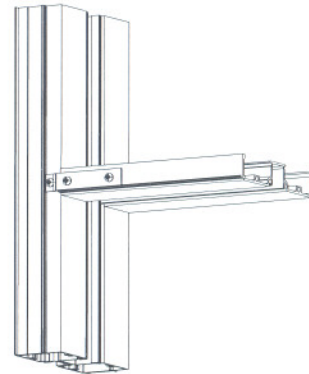

Clip No. RA108 – 2 Required

CLIP DETAIL 6

Vertical Jamb to Head

Clip No. RA602 – 2 Required

INSTALLATION INSTRUCTIONS

SOLUTIONS II ASSEMBLY CLIP DETAILS

CLIP DETAIL 7

Sill to Glazing Jamb

Clip No. RA602 – 2 Required

CLIP DETAIL 8

Horizontal Mullion to Glazing Jamb

Clip No. RA107 – 2 Required

CLIP DETAIL 9

Horizontal Mullion to Vertical Mullion

Clip No. RA106 – 2 Required

CLIP DETAIL 10

Horizontal Mullion to Vertical Mullion

Clip No. RA107 – 2 Required

CLIP DETAIL 11

Horizontal Mullion to Vertical Mullion

Clip No. RA106 – 2 Required

CLIP DETAIL 12

Transom to Jamb

Clip No. RA602 – 2 Required