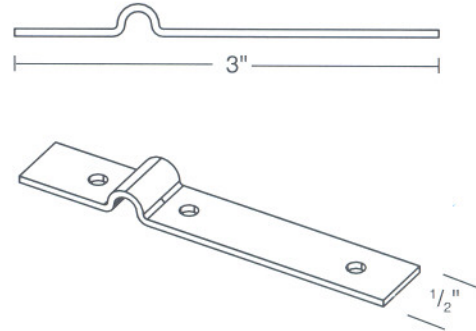

INSTALLATION INSTRUCTIONS

COMPONENT	DESCRIPTION	COMPONENT	DESCRIPTION
RA425 	Butt Glaze Support 1/4" Glass	RA602 	RN Clip "T" .400" x 2" x 3 1/2"
RA325 	Butt Glaze Support 90° Corner 1/4" Glass	BP163 	Reinforcement Plate for Parallel Arm Closer or Coordinator
RA438 	Butt Glaze Support 3/8" Glass	CL758 	Reinforcement for Surface Mounted Regular Arm Closer
RA338 	Butt Glaze Support 90° Corner 3/8" Glass	CH155 	Spacer Bar for Surface Mounted Parallel Arm Closer and Spacer Bar for Surface mounted Coordinator Comes in Various Lengths
RA101 	RN Clip #1 .830" x 2 1/2"	VS200 	Adjustable Mullion Gasket
RA106 	RN Clip #6 .500" x 3"	VR600 	Door Frame Gasket
RA107 	RN Clip #7 .500" x 2 1/2"		
RA108 	RN Clip #8 .400" x 2" x 2"		

SOLUTIONS II ASSEMBLY CLIP DETAILS

(Drawings are based on 1 1/2" trim profiles only. Consult factory for other profiles.)

INSTALLATION INSTRUCTIONS

SOLUTIONS II ASSEMBLY CLIPS

RA101

RA106

RA107

RA108

RA602

SOLUTIONS II ASSEMBLY CLIP DETAILS

CLIP DETAIL 1

Door Frame Head to Door Frame Jamb

Clip No. RA108 – 2 Required

CLIP DETAIL 2

Door Frame & Glazing Head to Vertical jamb

Clip No. RA602 – 2 Required

CLIP DETAIL 3

Glazing Head to Glazing Jamb

Clip No. RA108 – 2 Required

CLIP DETAIL 4

Sill to Door Frame Jamb

Clip No. RA106 – 2 Required

CLIP DETAIL 5

Sill to Glazing Jamb