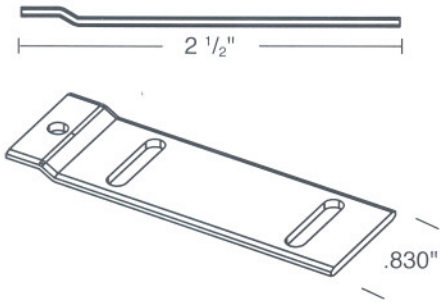

INSTALLATION INSTRUCTIONS

COMPONENT	DESCRIPTION	COMPONENT	DESCRIPTION
RA425 	Butt Glaze Support 1/4" Glass	RA602 	RN Clip "T" .400" x 2" x 3 1/2"
RA325 	Butt Glaze Support 90° Corner 1/4" Glass	BP163 	Reinforcement Plate for Parallel Arm Closer or Coordinator
RA438 	Butt Glaze Support 3/8" Glass	CL758 	Reinforcement for Surface Mounted Regular Arm Closer
RA338 	Butt Glaze Support 90° Corner 3/8" Glass	CH155 	Spacer Bar for Surface Mounted Parallel Arm Closer and Spacer Bar for Surface mounted Coordinator Comes in Various Lengths
RA101 	RN Clip #1 .830" x 2 1/2"	VS200 	Adjustable Mullion Gasket
RA106 	RN Clip #6 .500" x 3"	VR600 	Door Frame Gasket
RA107 	RN Clip #7 .500" x 2 1/2"		
RA108 	RN Clip #8 .400" x 2" x 2"		

SOLUTIONS II ASSEMBLY CLIP DETAILS

(Drawings are based on 1 1/2" trim profiles only. Consult factory for other profiles.)

INSTALLATION INSTRUCTIONS

SOLUTIONS II ASSEMBLY CLIPS

RA101

RA106

RA107

RA108

RA602

SOLUTIONS II ASSEMBLY CLIP DETAILS

CLIP DETAIL 1

Door Frame Head to Door Frame Jamb

Clip No. RA108 – 2 Required

CLIP DETAIL 2

Door Frame & Glazing Head to Vertical jamb

Clip No. RA602 – 2 Required