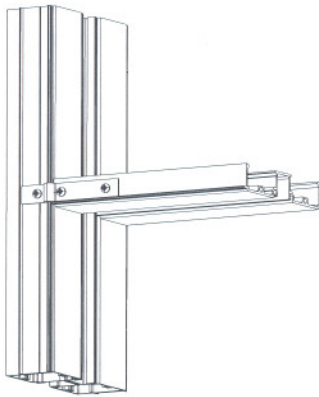

INSTALLATION INSTRUCTIONS

COMPONENT	DESCRIPTION	COMPONENT	DESCRIPTION
RA425 	Butt Glaze Support 1/4" Glass	RA602 	RN Clip "T" .400" x 2" x 3 1/2"
RA325 	Butt Glaze Support 90° Corner 1/4" Glass	BP163 	Reinforcement Plate for Parallel Arm Closer or Coordinator
RA438 	Butt Glaze Support 3/8" Glass	CL758 	Reinforcement for Surface Mounted Regular Arm Closer
RA338 	Butt Glaze Support 90° Corner 3/8" Glass	CH155 	Spacer Bar for Surface Mounted Parallel Arm Closer and Spacer Bar for Surface mounted Coordinator Comes in Various Lengths
RA101 	RN Clip #1 .830" x 2 1/2"	VS200 	Adjustable Mullion Gasket
RA106 	RN Clip #6 .500" x 3"	VR600 	Door Frame Gasket
RA107 	RN Clip #7 .500" x 2 1/2"		
RA108 	RN Clip #8 .400" x 2" x 2"		

Clip No. RA108 – 2 Required

CLIP DETAIL 6

Vertical Jamb to Head

Clip No. RA602 – 2 Required

INSTALLATION INSTRUCTIONS

SOLUTIONS II ASSEMBLY CLIP DETAILS

CLIP DETAIL 7

Sill to Glazing Jamb

Clip No. RA602 – 2 Required

CLIP DETAIL 8

Horizontal Mullion to Glazing Jamb

Clip No. RA107 – 2 Required

CLIP DETAIL 9

Horizontal Mullion to Vertical Mullion

Clip No. RA106 – 2 Required

CLIP DETAIL 10

Horizontal Mullion to Vertical Mullion

Clip No. RA107 – 2 Required

CLIP DETAIL 11

Horizontal Mullion to Vertical Mullion

Clip No. RA106 – 2 Required

CLIP DETAIL 12

Transom to Jamb

Clip No. RA602 – 2 Required