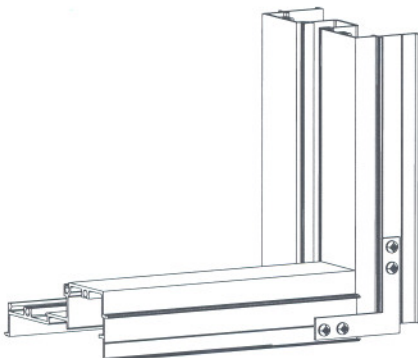

RA602

SOLUTIONS II ASSEMBLY CLIP DETAILS

CLIP DETAIL 1

Door Frame Head to Door Frame Jamb

Clip No. RA108 – 2 Required

CLIP DETAIL 2

Door Frame & Glazing Head to Vertical jamb

Clip No. RA602 – 2 Required

CLIP DETAIL 3

Glazing Head to Glazing Jamb

Clip No. RA108 – 2 Required

CLIP DETAIL 4

Sill to Door Frame Jamb

Clip No. RA106 – 2 Required

CLIP DETAIL 5

Sill to Glazing Jamb

Clip No. RA108 – 2 Required

CLIP DETAIL 6

Vertical Jamb to Head

Clip No. RA602 – 2 Required

INSTALLATION INSTRUCTIONS

SOLUTIONS II ASSEMBLY CLIP DETAILS

CLIP DETAIL 7

Sill to Glazing Jamb