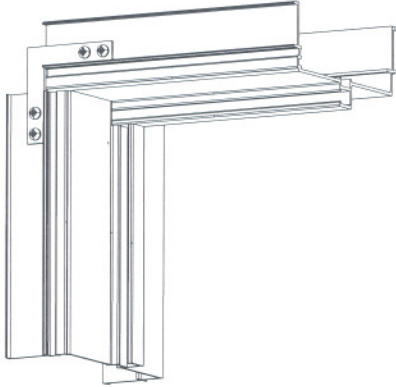

INSTALLATION INSTRUCTIONS

COMPONENT	DESCRIPTION	COMPONENT	DESCRIPTION
RA425 	Butt Glaze Support 1/4" Glass	RA602 	RN Clip "T" .400" x 2" x 3 1/2"
RA325 	Butt Glaze Support 90° Corner 1/4" Glass	BP163 	Reinforcement Plate for Parallel Arm Closer or Coordinator
RA438 	Butt Glaze Support 3/8" Glass	CL758 	Reinforcement for Surface Mounted Regular Arm Closer
RA338 	Butt Glaze Support 90° Corner 3/8" Glass	CH155 	Spacer Bar for Surface Mounted Parallel Arm Closer and Spacer Bar for Surface mounted Coordinator Comes in Various Lengths
RA101 	RN Clip #1 .830" x 2 1/2"	VS200 	Adjustable Mullion Gasket
RA106 	RN Clip #6 .500" x 3"	VR600 	Door Frame Gasket
RA107 	RN Clip #7 .500" x 2 1/2"		
RA108 	RN Clip #8 .400" x 2" x 2"		

SOLUTIONS II ASSEMBLY CLIP DETAILS

(Drawings are based on 1 1/2" trim profiles only. Consult factory for other profiles.)

INSTALLATION INSTRUCTIONS

SOLUTIONS II ASSEMBLY CLIPS

RA101

RA106

RA107

RA108

RA602

SOLUTIONS II ASSEMBLY CLIP DETAILS

CLIP DETAIL 1

Door Frame Head to Door Frame Jamb

Clip No. RA108 – 2 Required

CLIP DETAIL 2

Door Frame & Glazing Head to Vertical jamb

Clip No. RA602 – 2 Required