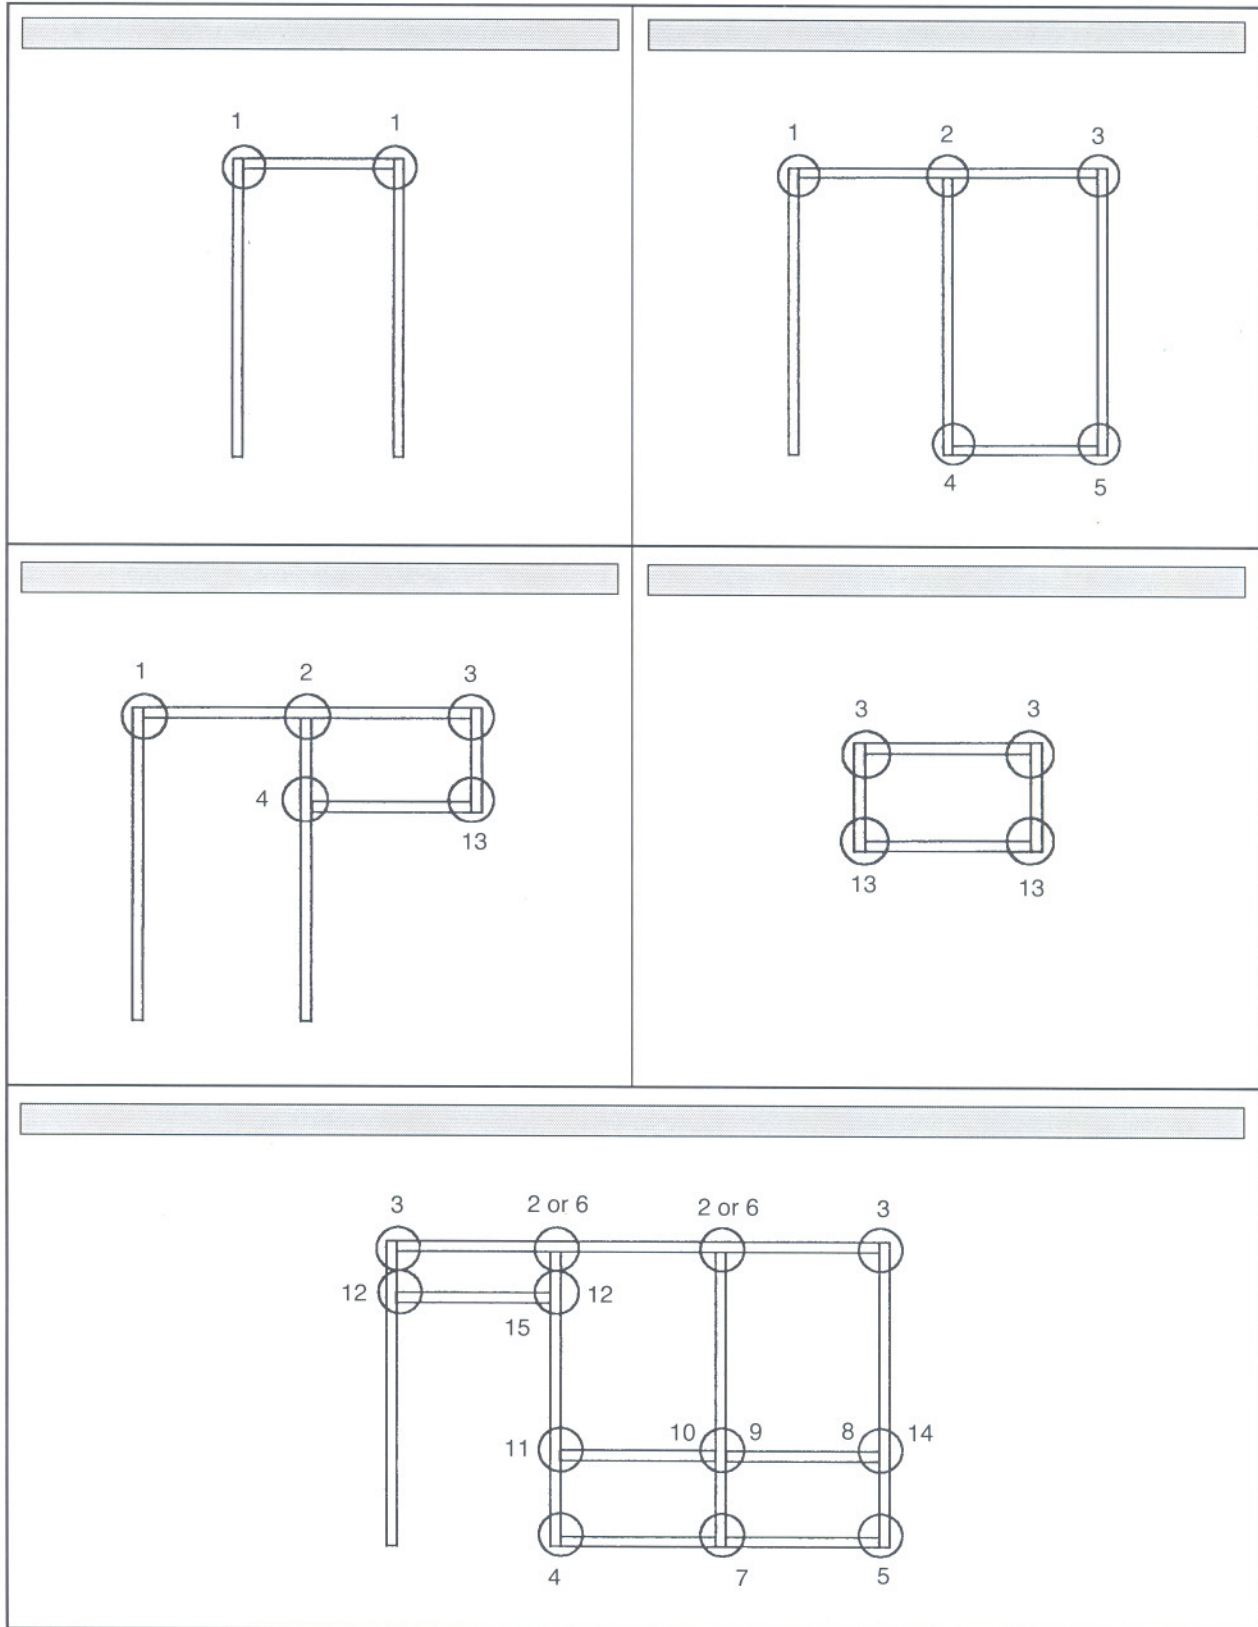

INSTALLATION INSTRUCTIONS

COMPONENT	DESCRIPTION	COMPONENT	DESCRIPTION
RA425 	Butt Glaze Support 1/4" Glass	RA602 	RN Clip "T" .400" x 2" x 3 1/2"
RA325 	Butt Glaze Support 90° Corner 1/4" Glass	BP163 	Reinforcement Plate for Parallel Arm Closer or Coordinator
RA438 	Butt Glaze Support 3/8" Glass	CL758 	Reinforcement for Surface Mounted Regular Arm Closer
RA338 	Butt Glaze Support 90° Corner 3/8" Glass	CH155 	Spacer Bar for Surface Mounted Parallel Arm Closer and Spacer Bar for Surface mounted Coordinator Comes in Various Lengths
RA101 	RN Clip #1 .830" x 2 1/2"	VS200 	Adjustable Mullion Gasket
RA106 	RN Clip #6 .500" x 3"	VR600 	Door Frame Gasket
RA107 	RN Clip #7 .500" x 2 1/2"		
RA108 	RN Clip #8 .400" x 2" x 2"		

SOLUTIONS II ASSEMBLY CLIP DETAILS

(Drawings are based on 1 1/2" trim profiles only. Consult factory for other profiles.)

INSTALLATION INSTRUCTIONS

SOLUTIONS II ASSEMBLY CLIPS

RA101

RA106

RA107

RA108

RA602

SOLUTIONS II ASSEMBLY CLIP DETAILS

CLIP DETAIL 1

Door Frame Head to Door Frame Jamb

Clip No. RA108 – 2 Required

CLIP DETAIL 2

Door Frame & Glazing Head to Vertical jamb

Clip No. RA602 – 2 Required