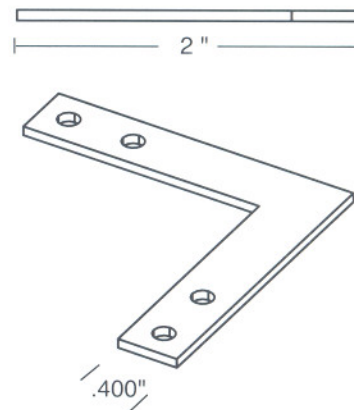

INSTALLATION INSTRUCTIONS

COMPONENT	DESCRIPTION	COMPONENT	DESCRIPTION
RA425 	Butt Glaze Support 1/4" Glass	RA602 	RN Clip "T" .400" x 2" x 3 1/2"
RA325 	Butt Glaze Support 90° Corner 1/4" Glass	BP163 	Reinforcement Plate for Parallel Arm Closer or Coordinator
RA438 	Butt Glaze Support 3/8" Glass	CL758 	Reinforcement for Surface Mounted Regular Arm Closer
RA338 	Butt Glaze Support 90° Corner 3/8" Glass	CH155 	Spacer Bar for Surface Mounted Parallel Arm Closer and Spacer Bar for Surface mounted Coordinator Comes in Various Lengths
RA101 	RN Clip #1 .830" x 2 1/2"	VS200 	Adjustable Mullion Gasket
RA106 	RN Clip #6 .500" x 3"	VR600 	Door Frame Gasket
RA107 	RN Clip #7 .500" x 2 1/2"		
RA108 	RN Clip #8 .400" x 2" x 2"		

SOLUTIONS II ASSEMBLY CLIP DETAILS

(Drawings are based on 1 1/2" trim profiles only. Consult factory for other profiles.)

INSTALLATION INSTRUCTIONS

SOLUTIONS II ASSEMBLY CLIPS

RA101

RA106

RA107

RA108

RA602

SOLUTIONS II ASSEMBLY CLIP DETAILS

CLIP DETAIL 1

Door Frame Head to Door Frame Jamb

Clip No. RA108 – 2 Required

CLIP DETAIL 2

Door Frame & Glazing Head to Vertical jamb

Clip No. RA602 – 2 Required

CLIP DETAIL 3

Glazing Head to Glazing Jamb

Clip No. RA108 – 2 Required

CLIP DETAIL 4

Sill to Door Frame Jamb

Clip No. RA106 – 2 Required

CLIP DETAIL 5

Sill to Glazing Jamb