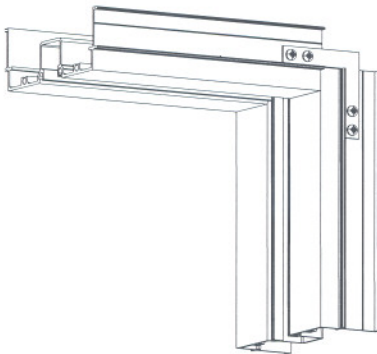

INSTALLATION INSTRUCTIONS

COMPONENT	DESCRIPTION	COMPONENT	DESCRIPTION
RA425 	Butt Glaze Support 1/4" Glass	RA602 	RN Clip "T" .400" x 2" x 3 1/2"
RA325 	Butt Glaze Support 90° Corner 1/4" Glass	BP163 	Reinforcement Plate for Parallel Arm Closer or Coordinator
RA438 	Butt Glaze Support 3/8" Glass	CL758 	Reinforcement for Surface Mounted Regular Arm Closer
RA338 	Butt Glaze Support 90° Corner 3/8" Glass	CH155 	Spacer Bar for Surface Mounted Parallel Arm Closer and Spacer Bar for Surface mounted Coordinator Comes in Various Lengths
RA101 	RN Clip #1 .830" x 2 1/2"	VS200 	Adjustable Mullion Gasket
RA106 	RN Clip #6 .500" x 3"	VR600 	Door Frame Gasket
RA107 	RN Clip #7 .500" x 2 1/2"		
RA108 	RN Clip #8 .400" x 2" x 2"		

SOLUTIONS II ASSEMBLY CLIP DETAILS

(Drawings are based on 1 1/2" trim profiles only. Consult factory for other profiles.)

INSTALLATION INSTRUCTIONS

SOLUTIONS II ASSEMBLY CLIPS

RA101

RA106

RA107

RA108

RA602

SOLUTIONS II ASSEMBLY CLIP DETAILS

CLIP DETAIL 1

Door Frame Head to Door Frame Jamb

Clip No. RA108 – 2 Required

CLIP DETAIL 2

Door Frame & Glazing Head to Vertical jamb

Clip No. RA602 – 2 Required

CLIP DETAIL 3

Glazing Head to Glazing Jamb

Clip No. RA108 – 2 Required

CLIP DETAIL 4

Sill to Door Frame Jamb

Clip No. RA106 – 2 Required

CLIP DETAIL 5

Sill to Glazing Jamb