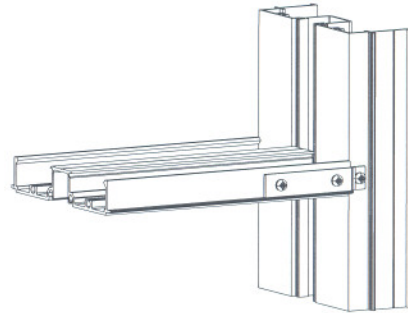

INSTALLATION INSTRUCTIONS

COMPONENT	DESCRIPTION	COMPONENT	DESCRIPTION
RA425 	Butt Glaze Support 1/4" Glass	RA602 	RN Clip "T" .400" x 2" x 3 1/2"
RA325 	Butt Glaze Support 90° Corner 1/4" Glass	BP163 	Reinforcement Plate for Parallel Arm Closer or Coordinator
RA438 	Butt Glaze Support 3/8" Glass	CL758 	Reinforcement for Surface Mounted Regular Arm Closer
RA338 	Butt Glaze Support 90° Corner 3/8" Glass	CH155 	Spacer Bar for Surface Mounted Parallel Arm Closer and Spacer Bar for Surface mounted Coordinator Comes in Various Lengths
RA101 	RN Clip #1 .830" x 2 1/2"	VS200 	Adjustable Mullion Gasket
RA106 	RN Clip #6 .500" x 3"	VR600 	Door Frame Gasket
RA107 	RN Clip #7 .500" x 2 1/2"		
RA108 	RN Clip #8 .400" x 2" x 2"		

CLIP DETAIL 3

Glazing Head to Glazing Jamb

Clip No. RA108 – 2 Required

CLIP DETAIL 4

Sill to Door Frame Jamb

Clip No. RA106 – 2 Required

CLIP DETAIL 5

Sill to Glazing Jamb

Clip No. RA108 – 2 Required

CLIP DETAIL 6

Vertical Jamb to Head

Clip No. RA602 – 2 Required

INSTALLATION INSTRUCTIONS

SOLUTIONS II ASSEMBLY CLIP DETAILS

CLIP DETAIL 7

Sill to Glazing Jamb

Clip No. RA602 – 2 Required

CLIP DETAIL 8

Horizontal Mullion to Glazing Jamb

Clip No. RA107 – 2 Required

CLIP DETAIL 9

Horizontal Mullion to Vertical Mullion

Clip No. RA106 – 2 Required

CLIP DETAIL 10