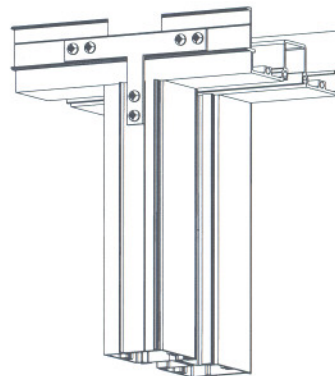

INSTALLATION INSTRUCTIONS

COMPONENT	DESCRIPTION	COMPONENT	DESCRIPTION
RA425 	Butt Glaze Support 1/4" Glass	RA602 	RN Clip "T" .400" x 2" x 3 1/2"
RA325 	Butt Glaze Support 90° Corner 1/4" Glass	BP163 	Reinforcement Plate for Parallel Arm Closer or Coordinator
RA438 	Butt Glaze Support 3/8" Glass	CL758 	Reinforcement for Surface Mounted Regular Arm Closer
RA338 	Butt Glaze Support 90° Corner 3/8" Glass	CH155 	Spacer Bar for Surface Mounted Parallel Arm Closer and Spacer Bar for Surface mounted Coordinator Comes in Various Lengths
RA101 	RN Clip #1 .830" x 2 1/2"	VS200 	Adjustable Mullion Gasket
RA106 	RN Clip #6 .500" x 3"	VR600 	Door Frame Gasket
RA107 	RN Clip #7 .500" x 2 1/2"		
RA108 	RN Clip #8 .400" x 2" x 2"		

RA602

SOLUTIONS II ASSEMBLY CLIP DETAILS

CLIP DETAIL 1

Door Frame Head to Door Frame Jamb

Clip No. RA108 – 2 Required

CLIP DETAIL 2

Door Frame & Glazing Head to Vertical jamb

Clip No. RA602 – 2 Required

CLIP DETAIL 3

Glazing Head to Glazing Jamb

Clip No. RA108 – 2 Required

CLIP DETAIL 4

Sill to Door Frame Jamb

Clip No. RA106 – 2 Required

CLIP DETAIL 5

Sill to Glazing Jamb

Clip No. RA108 – 2 Required

CLIP DETAIL 6

Vertical Jamb to Head

Clip No. RA602 – 2 Required

INSTALLATION INSTRUCTIONS

SOLUTIONS II ASSEMBLY CLIP DETAILS

CLIP DETAIL 7

Sill to Glazing Jamb